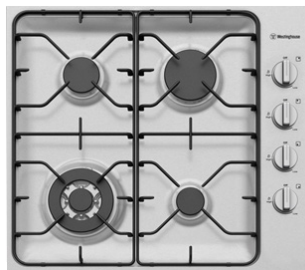

## STANDARD

**60cm appliances** – standard if included in specification

Canopy rangehood  
CRC612SB

Integrated rangehood  
WRI514BB (if included)

Gas cooktop  
WHG643SB

Electric oven  
WVE613SC