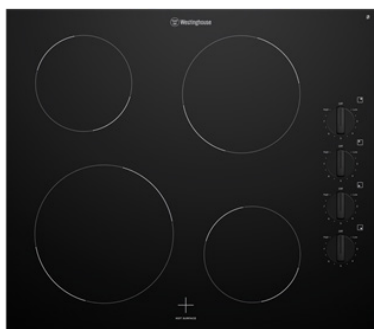

UPGRADES

Electric hotplate options

60cm 60cm – WHC642BC ☐