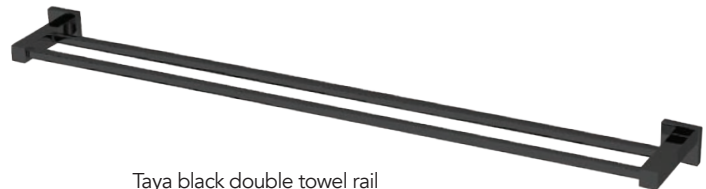

Taya black double towel rail
600mm (94953) ☐ or 800mm (94949) ☐